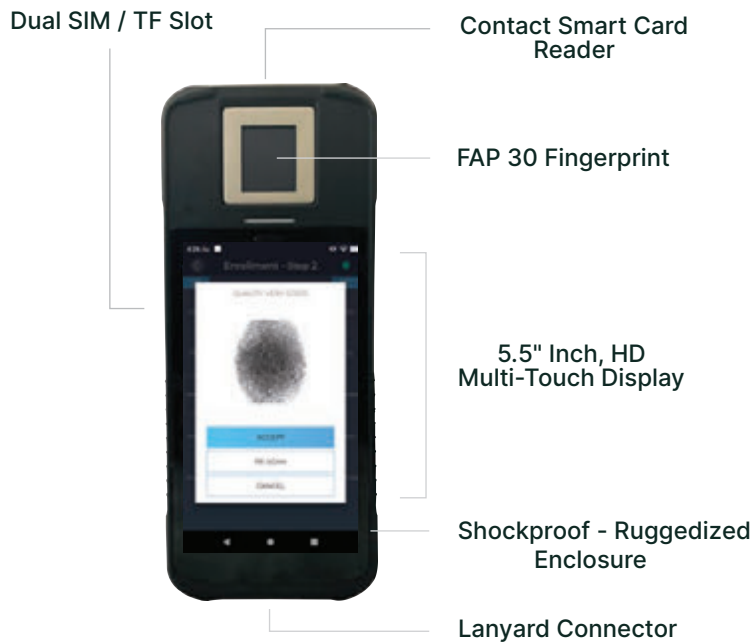

Rapid ID Mobile

Credence ID Credence-3™

Credence-3™ is an economical next generation biometric identity platform with the features of 2.0GHz quad-core Single Board Computer (SBC) with 4GB-RAM 16GB-eMMC. An integrated FAP 30 FIPS-201 FBI-certified 500 DPI fingerprint sensor with LES film, and a 13 MP camera make Credence-3™ an intuitive and elegant combination of biometrics and mobility.

 TXDPS Certified

**Searches State Fingerprint
Databases and the
Repository for Individuals
of Special Concern (RISC)**

5 minute response time

Rapid ID Mobile ID supports mobile identification searches using from two to ten fingerprints for comparison against: